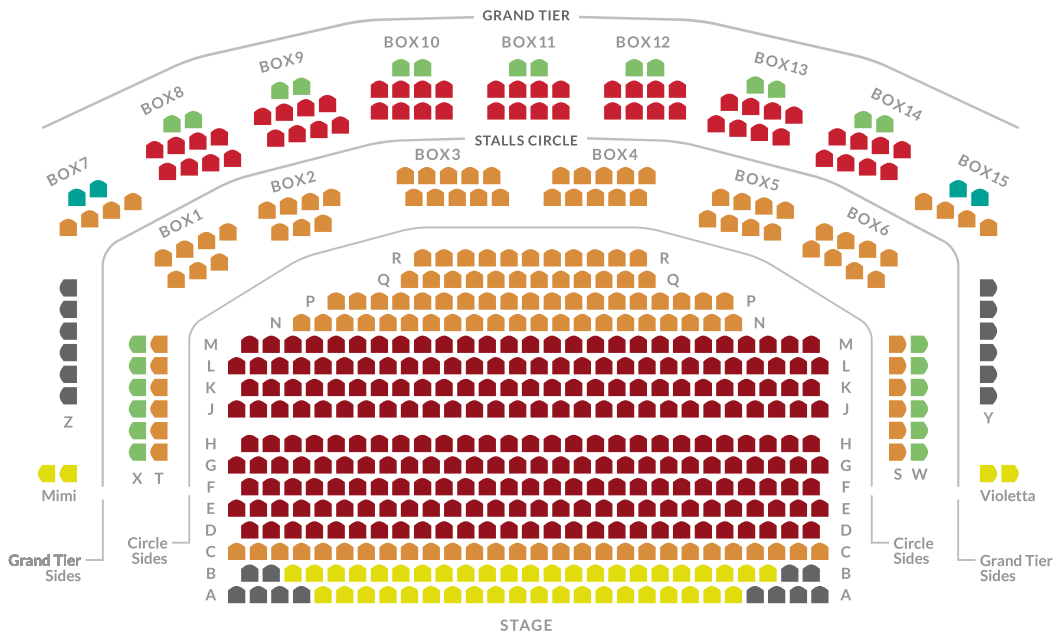

SEATING PLAN FOR OPERA

Price	Opera
Band A1	£195
Band A2	£185
Band B	£160
Band C	£135
Band D	£115
Band E	£60
Band F	£45

SEATING PLAN FOR DANCE/CONCERT

Price	Dance	Concert
Band A	£115	£140
Band B	£95	£110
Band C	£85	£80
Band D	£70	£70
Band E	£40	£45