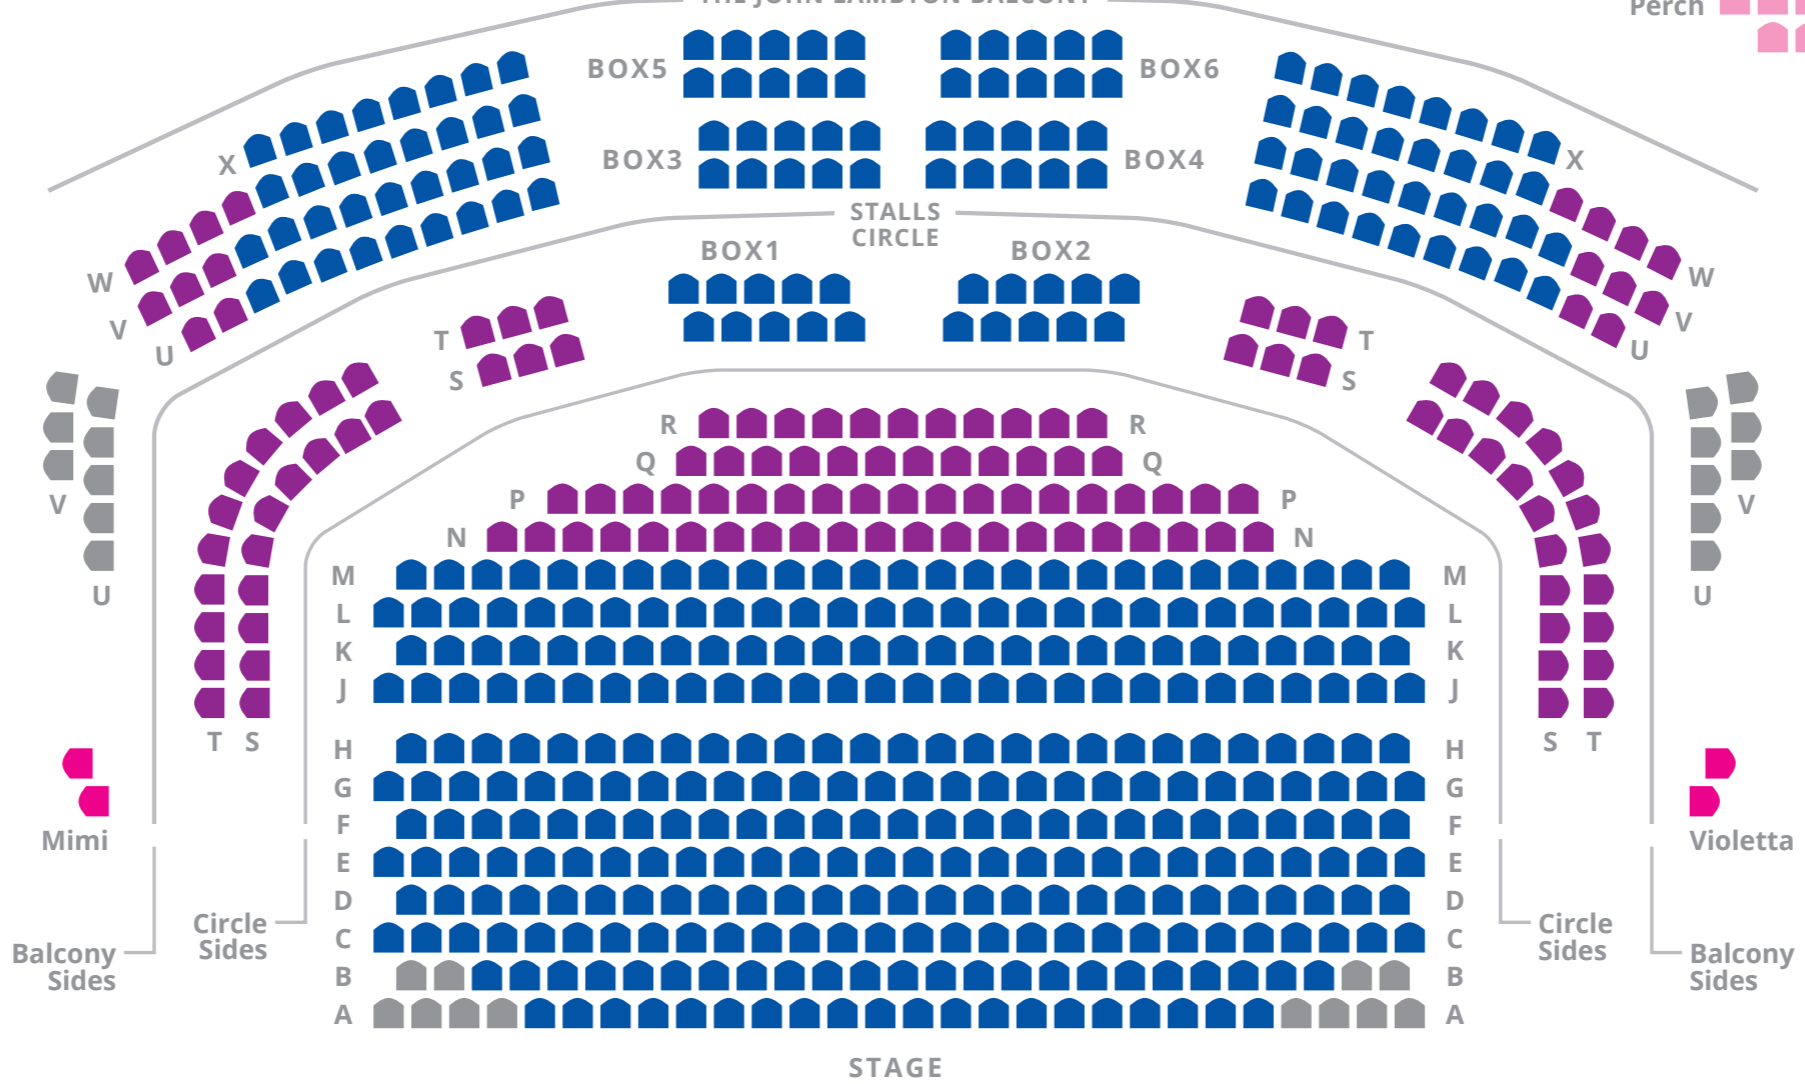

Price	Opera
Band A	£210
Band B	£200
Band C	£190
Band D	£175
Band E	£155
Band F	£150
Band G	£130
Band H	£50
Perch	£30

THE JOHN LAMBTON BALCONY

Perch

Price	Jazz	Dance
Band A	£80	£115
Band B	£60	£85
Band C	£50	£55
Band D	£40	£40
Perch	£30	£30

STAGE

Balcony Sides

Circle Sides

Circle Sides

Balcony Sides

Mimi

Violetta

M L K J H G F E D C B A

M L K J H G F E D C B A

BOX5
BOX3

BOX6
BOX4

BOX1

BOX2

STALLS CIRCLE

W V U

X