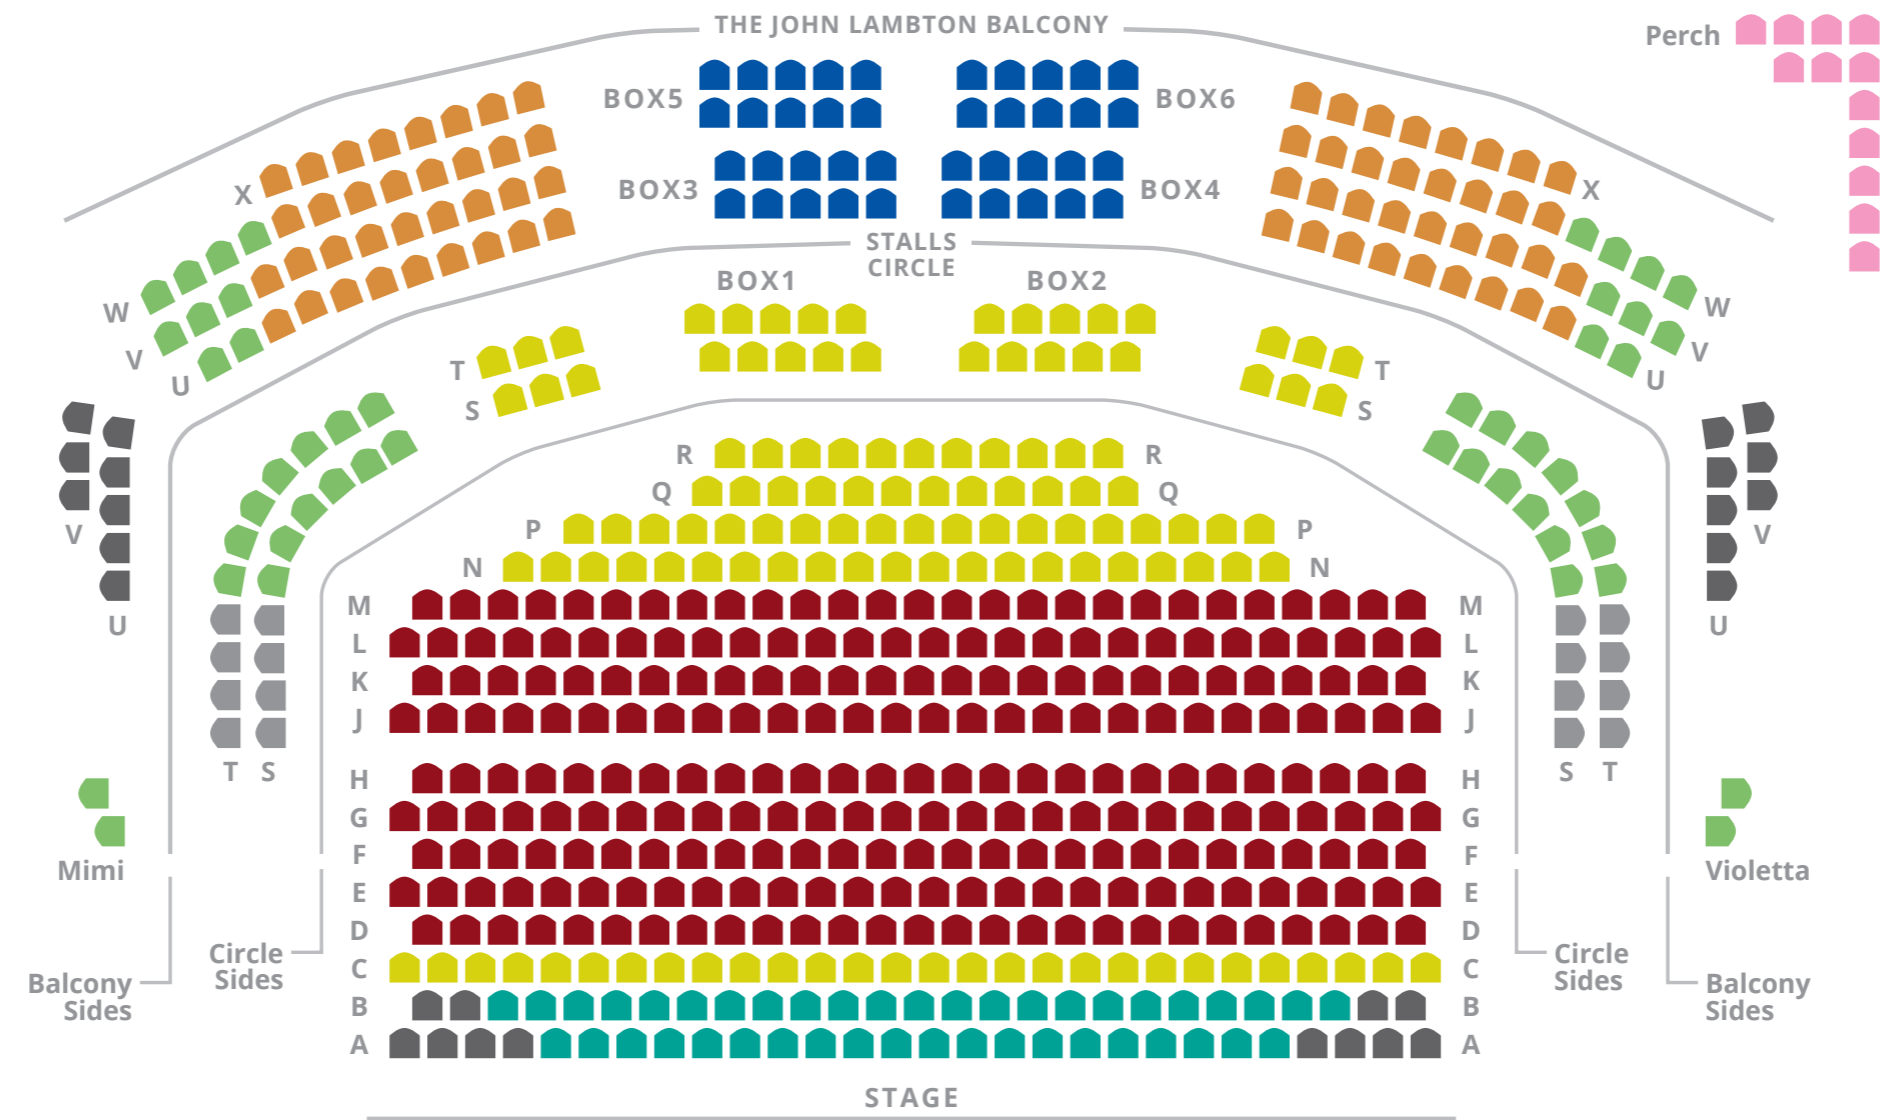

Price	Opera
Band A	£210
Band B	£200
Band C	£190
Band D	£175
Band E	£155
Band F	£150
Band G	£130
Band H	£50
Perch	£30

THE JOHN LAMBTON BALCONY

Perch

Price	Jazz	Dance
Band A	£80	£115
Band B	£60	£85
Band C	£50	£55
Band D	£40	£40
Perch	£30	£30

STAGE

Balcony Sides

Circle Sides

Circle Sides

Balcony Sides

Mimi

Violetta

M L K J H G F E D C B A

M L K J H G F E D C B A

BOX5
BOX3

BOX6
BOX4

BOX1

BOX2

STALLS CIRCLE

W V U

X